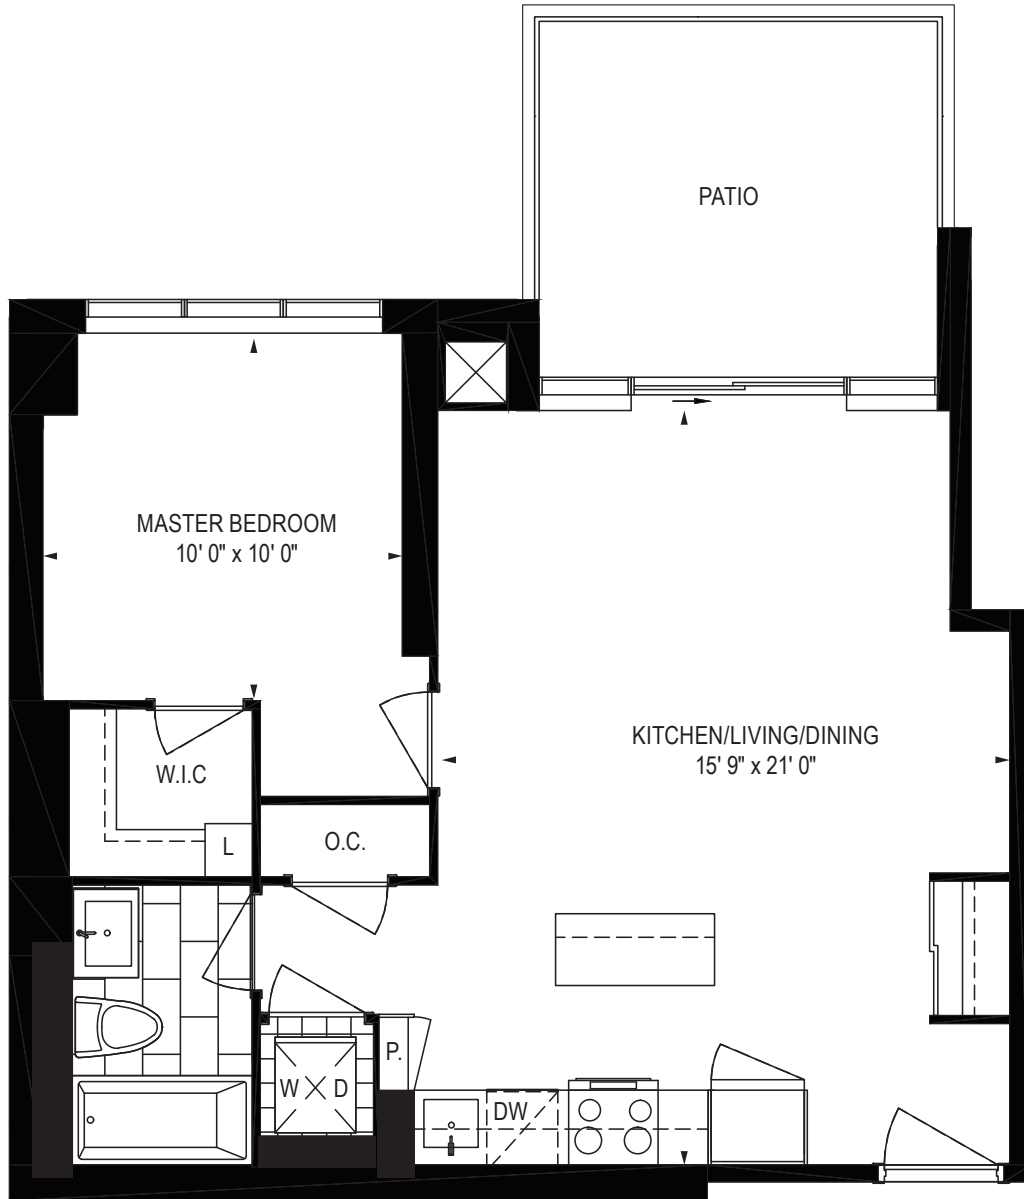

Vegas

1 BEDROOM | 670 ft²

⊗ Ground floor plate

Dimensions, specifications, layouts, materials are approximate only and are subject to change without notice. Tile patterns may vary. Window size and location may vary. Actual usable floor space may vary from slated floor area. Balcony and terrace area is approximate and not included in net suite area.