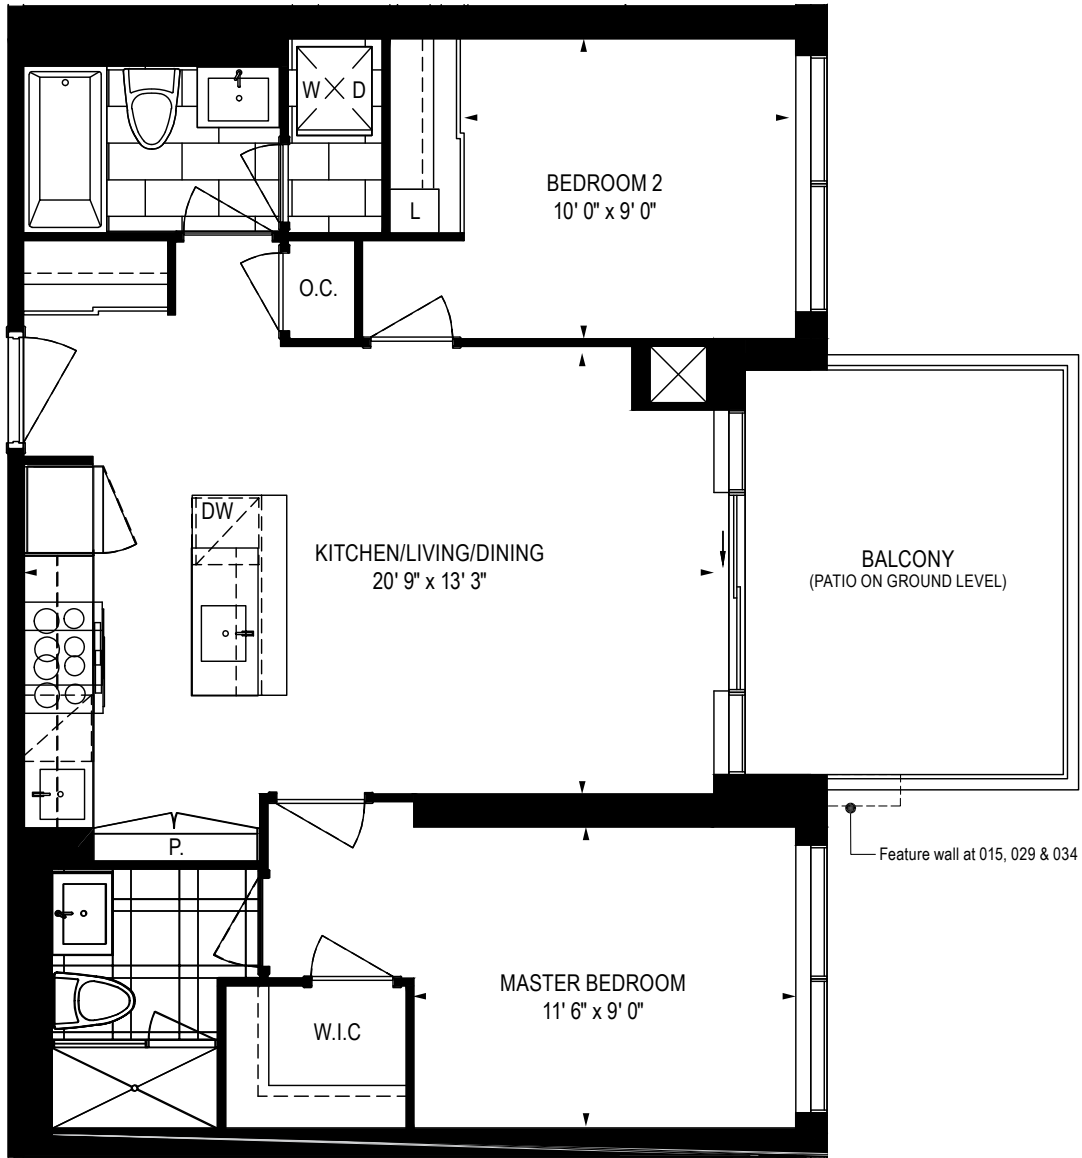

# Taurus

2 BEDROOM | 805 ft<sup>2</sup>

Note: Units 128 and 129 on the ground floor have patios, while all other Taurus units on the ground floor have balconies.

⊗ Ground floor plate

⊗ 2nd-4th floor plate

Dimensions, specifications, layouts, materials are approximate only and are subject to change without notice. Tile patterns may vary. Window size and location may vary. Actual usable floor space may vary from slated floor area. Balcony and terrace area is approximate and not included in net suite area.