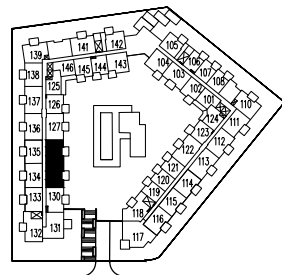

# Taurus

2 BEDROOM | 805 ft<sup>2</sup>

Note: Units 128 and 129 on the ground floor have patios, while all other Taurus units on the ground floor have balconies.

⊗ Ground floor plate

⊗ 2nd-4th floor plate

Dimensions, specifications, layouts, materials are approximate only and are subject to change without notice. Tile patterns may vary. Window size and location may vary. Actual usable floor space may vary from slated floor area. Balcony and terrace area is approximate and not included in net suite area.