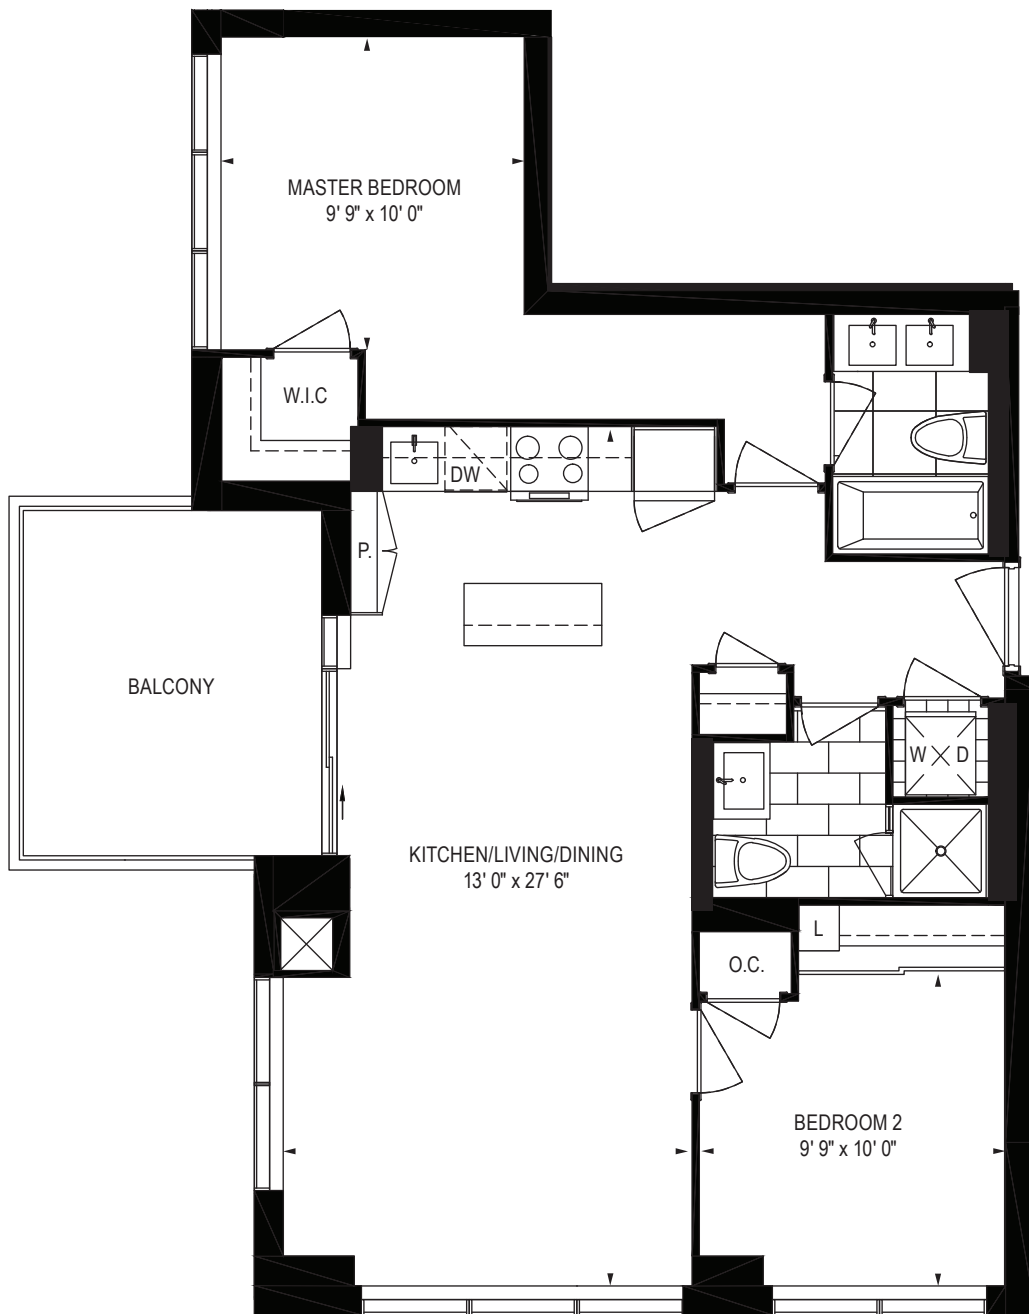

Sagittarius

2 BEDROOM | 910 ft²

⊗ Ground floor plate

⊗ 2nd-4th floor plate

Dimensions, specifications, layouts, materials are approximate only and are subject to change without notice. Tile patterns may vary. Window size and location may vary. Actual usable floor space may vary from slated floor area. Balcony and terrace area is approximate and not included in net suite area.