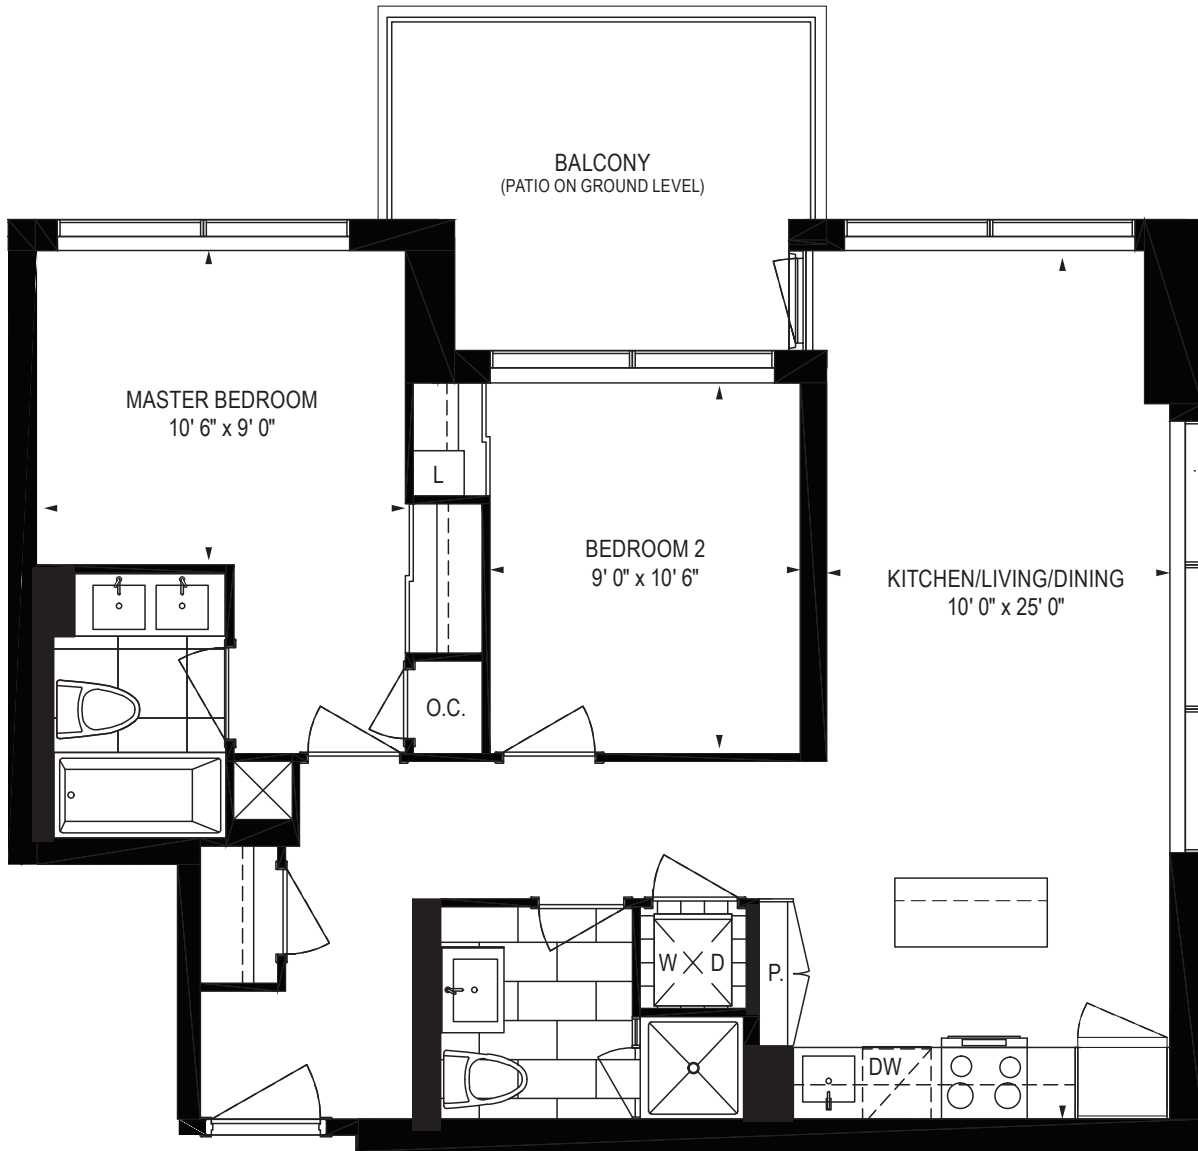

# Mira

2 BEDROOM | 840 ft<sup>2</sup>

⊗ Ground floor plate

⊗ 2nd-4th floor plate

Dimensions, specifications, layouts, materials are approximate only and are subject to change without notice. Tile patterns may vary. Window size and location may vary. Actual usable floor space may vary from slated floor area. Balcony and terrace area is approximate and not included in net suite area.