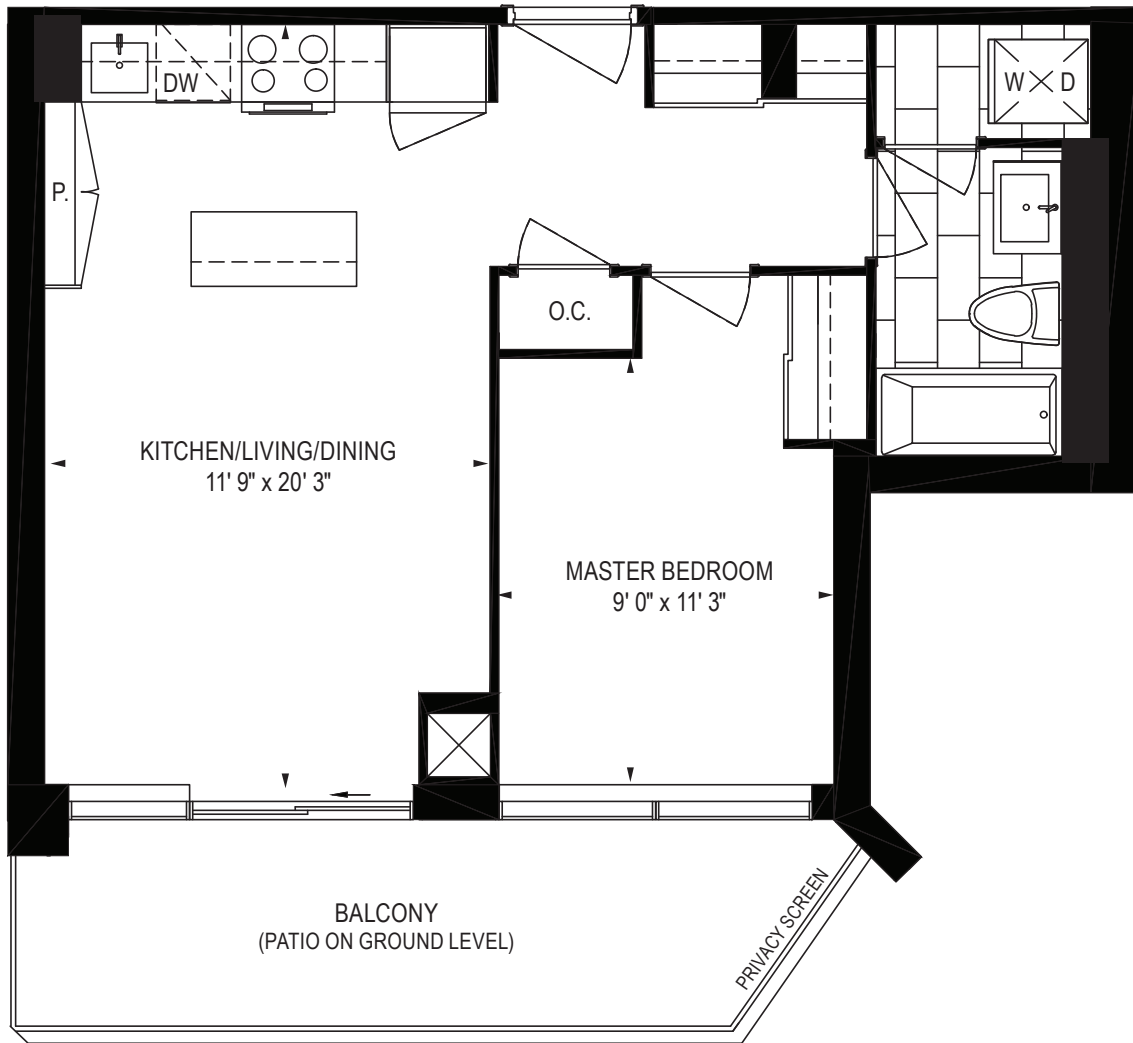

# Luna

1 BEDROOM | 580 ft<sup>2</sup>

⊗ Ground floor plate

⊗ 2nd-4th floor plate

Dimensions, specifications, layouts, materials are approximate only and are subject to change without notice. Tile patterns may vary. Window size and location may vary. Actual usable floor space may vary from slated floor area. Balcony and terrace area is approximate and not included in net suite area.