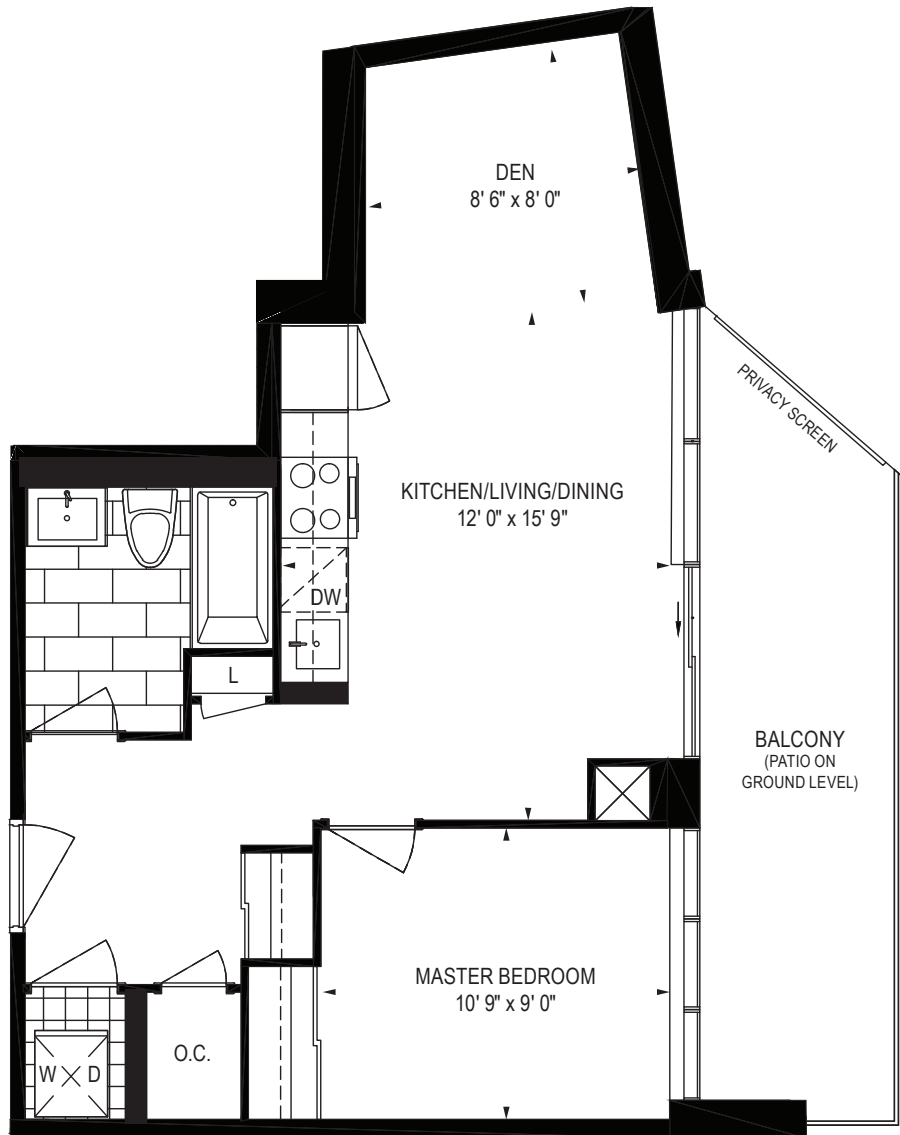

Hercules

1 BEDROOM + DEN | 585 ft²

⊗ Ground floor plate

⊗ 2nd-4th floor plate

Dimensions, specifications, layouts, materials are approximate only and are subject to change without notice. Tile patterns may vary. Window size and location may vary. Actual usable floor space may vary from slated floor area. Balcony and terrace area is approximate and not included in net suite area.