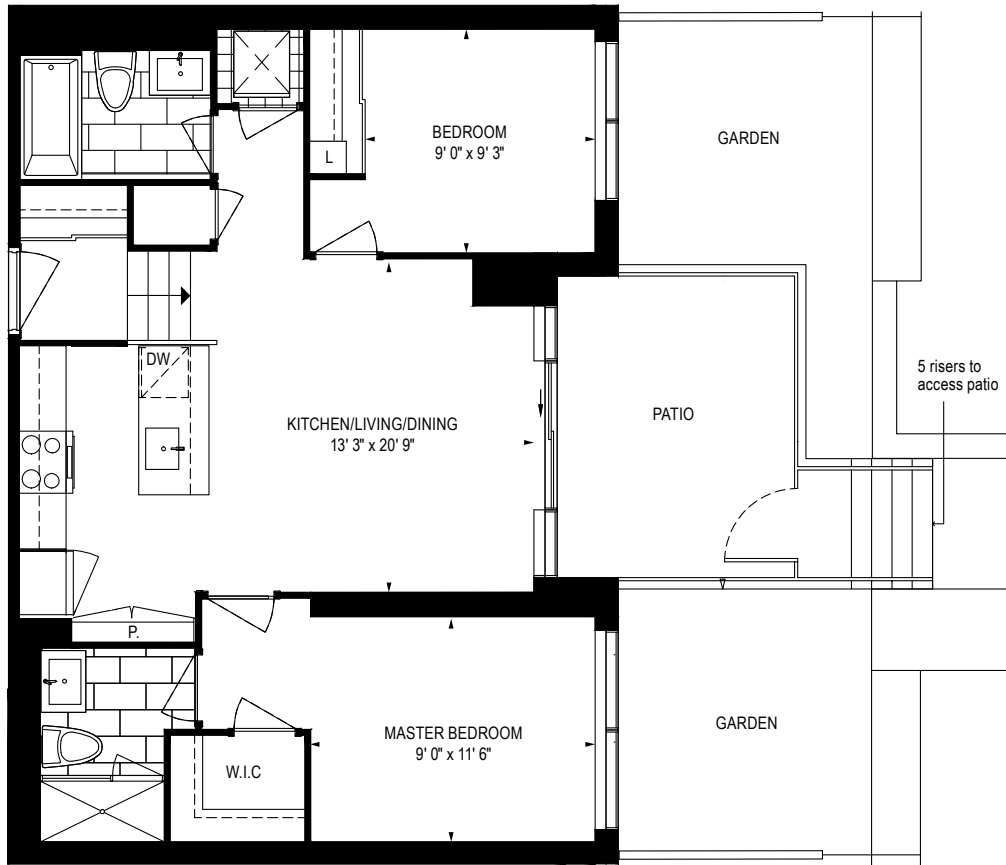

Dorado

2 BEDROOM | 815 ft²

Section

⊗ Garden level floor plate

Dimensions, specifications, layouts, materials are approximate only and are subject to change without notice. Tile patterns may vary. Window size and location may vary. Actual usable floor space may vary from slated floor area. Balcony and terrace area is approximate and not included in net suite area.