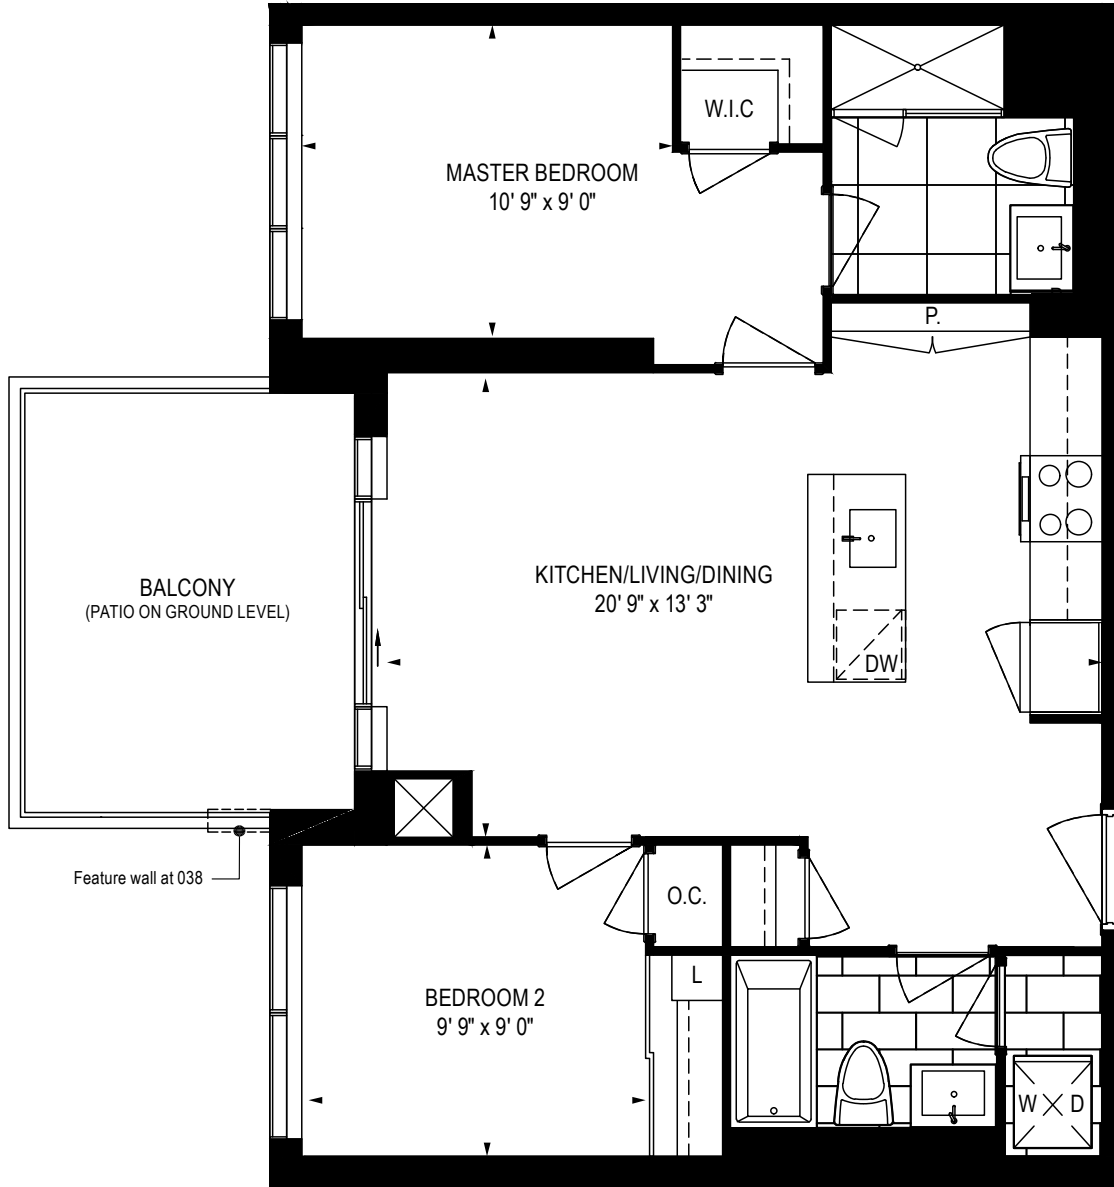

Aura

2 BEDROOM | 805 ft²

⊗ 2nd-4th floor plate

Dimensions, specifications, layouts, materials are approximate only and are subject to change without notice. Tile patterns may vary. Window size and location may vary. Actual usable floor space may vary from slated floor area. Balcony and terrace area is approximate and not included in net suite area.