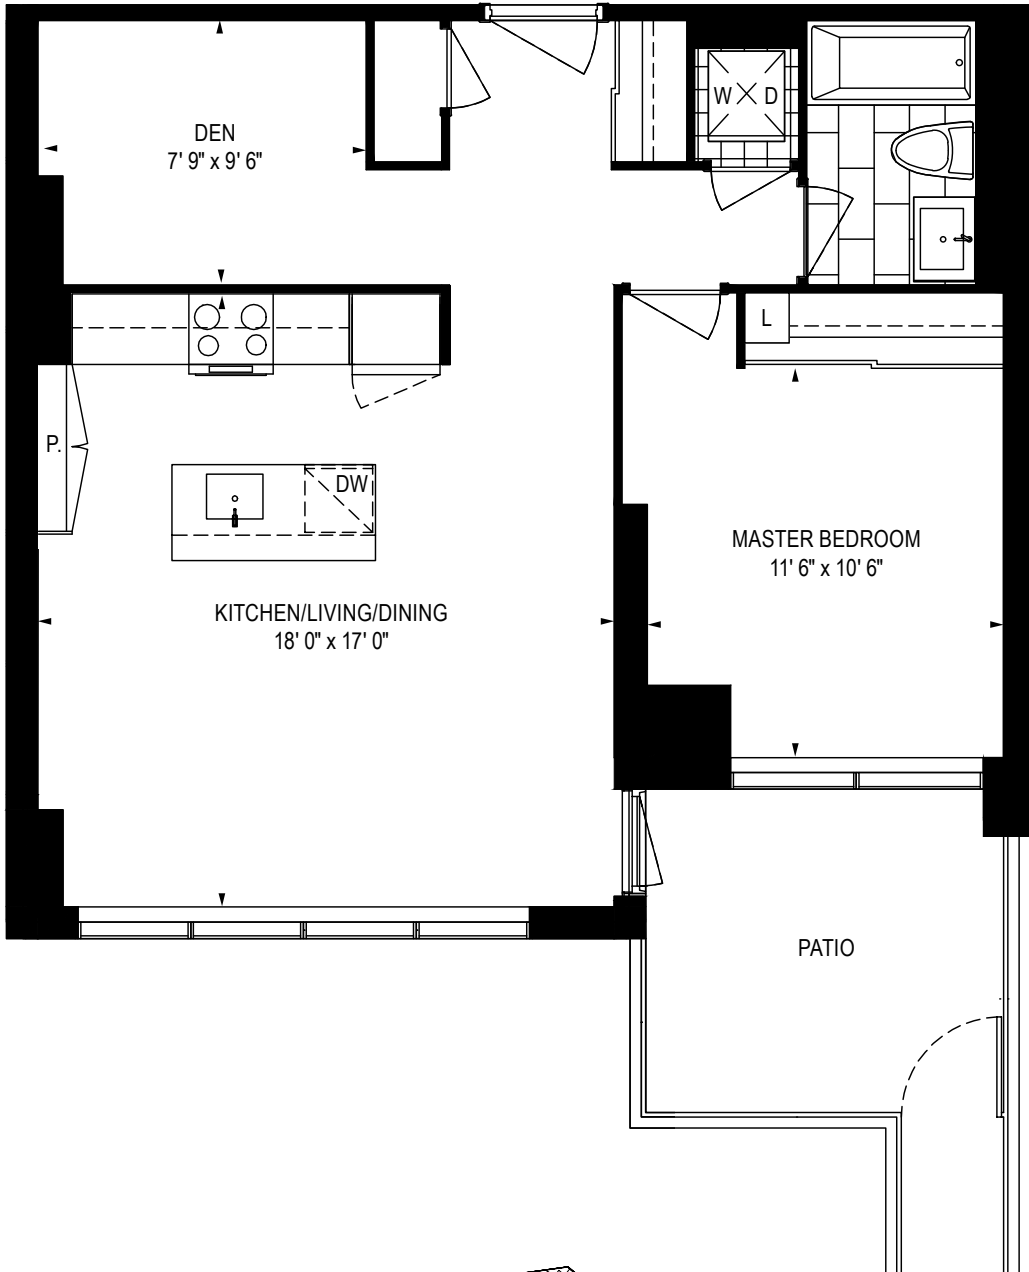

Altair

1 BEDROOM+DEN | 780 ft²

⊗ Ground floor plate

Dimensions, specifications, layouts, materials are approximate only and are subject to change without notice. Tile patterns may vary. Window size and location may vary. Actual usable floor space may vary from slated floor area. Balcony and terrace area is approximate and not included in net suite area.