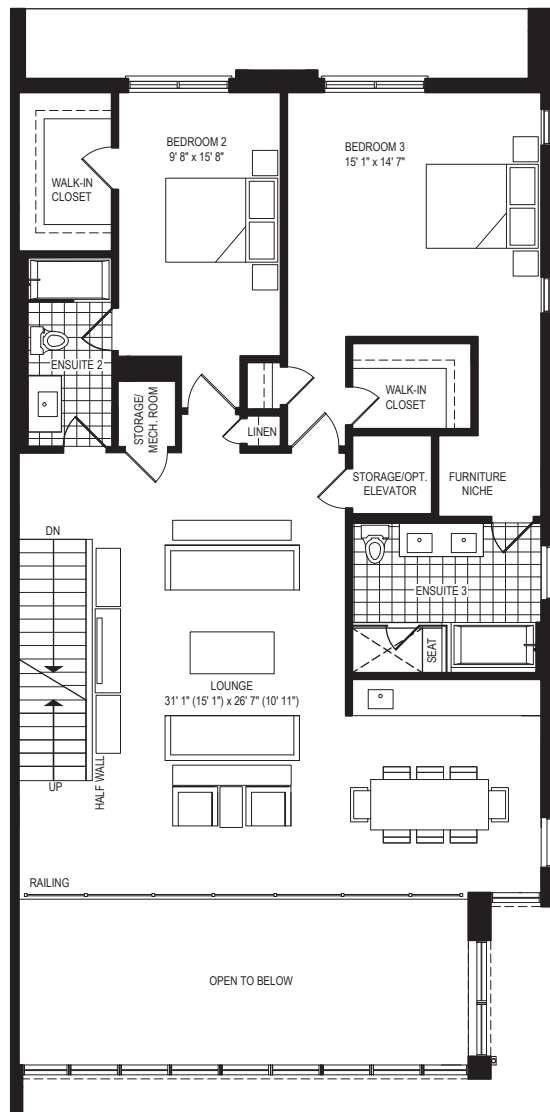

IT-4A

5 BEDROOM — 4286 SQ.FT.

TYPICAL BLOCK

GROUND LEVEL

SECOND LEVEL

THIRD LEVEL