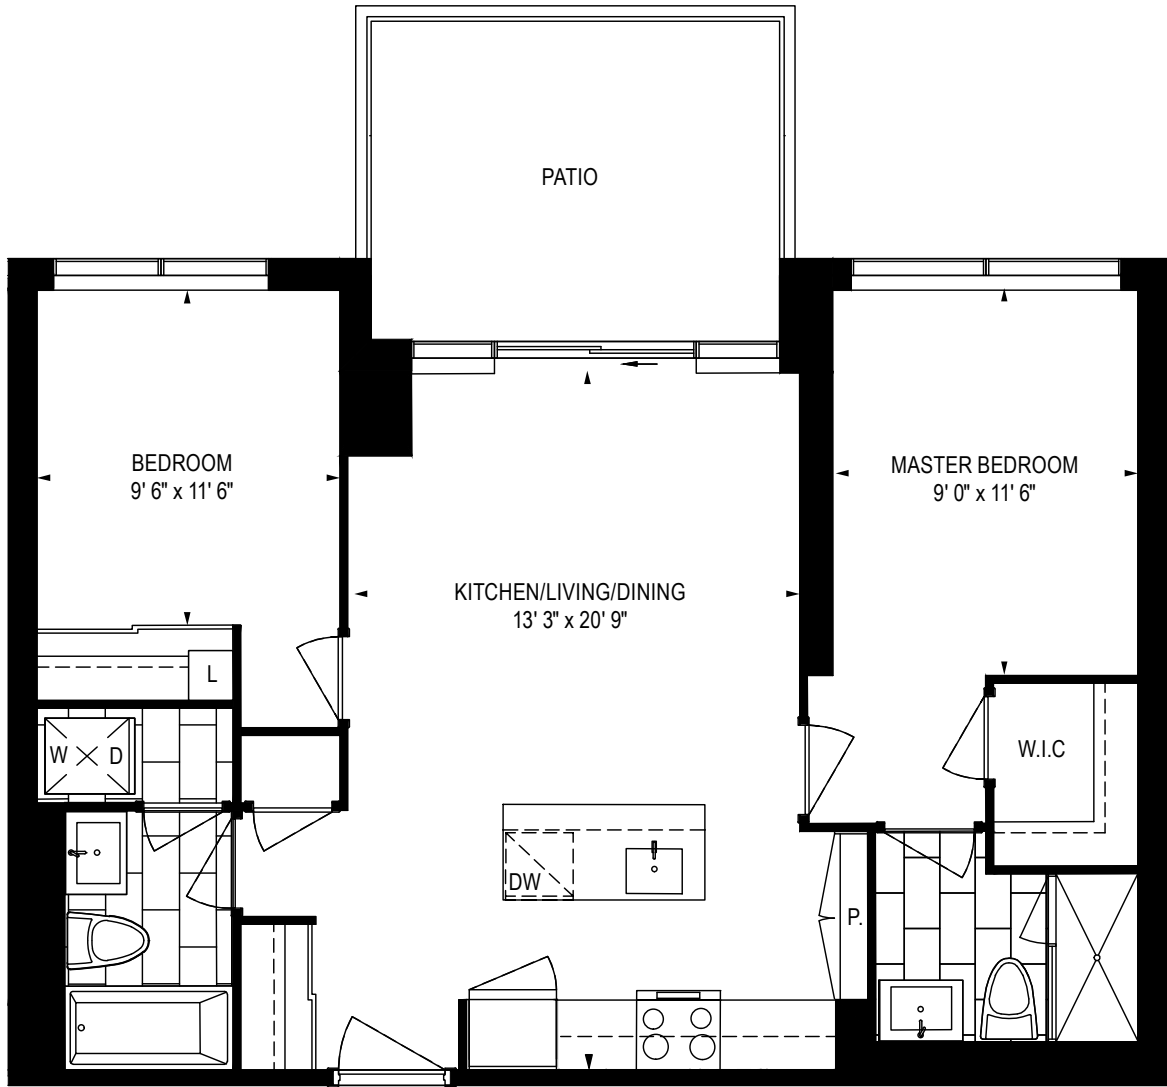

*Sol*

2 BEDROOM | 825 ft<sup>2</sup>

⊗ Ground floor plate

Dimensions, specifications, layouts, materials are approximate only and are subject to change without notice. Tile patterns may vary. Window size and location may vary. Actual usable floor space may vary from slated floor area. Balcony and terrace area is approximate and not included in net suite area.